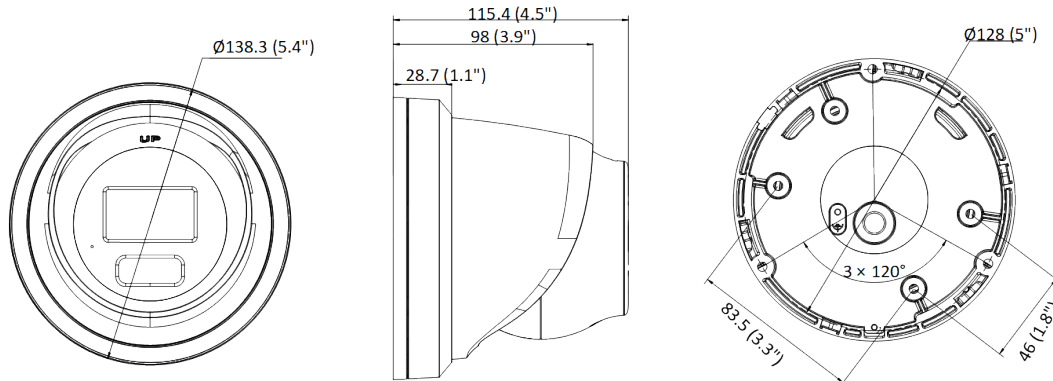

Perimeter Protection	Line crossing, intrusion, region entrance, region exiting Support alarm triggering by specified target types (human and vehicle)
General	
Power	12 VDC ± 25%, 0.7 A, max. 8.5 W, Ø5.5 mm coaxial power plug, reverse polarity protection, PoE: IEEE 802.3af, Class 3, max. 11 W
Material	Cover: Metal, main body: Metal
Dimension	Ø138.3 mm × 115.4 mm (Ø5.4" × 4.5")
Package Dimension	170 mm × 170 mm × 160 mm (6.7" × 6.7" × 6.3")
Weight	Approx. 750 g (1.7 lb.)
With Package Weight	Approx. 1140 g (2.5 lb.)
Storage Conditions	-30 °C to 60 °C (-22 °F to 140 °F). Humidity 95% or less (non-condensing)
Startup and Operating Conditions	-30 °C to 60 °C (-22 °F to 140 °F). Humidity 95% or less (non-condensing)
General Function	Heartbeat, mirror, flash log, password reset via email, pixel counter, anti-banding
Language	33 languages: English, Russian, Estonian, Bulgarian, Hungarian, Greek, German, Italian, Czech, Slovak, French, Polish, Dutch, Portuguese, Spanish, Romanian, Danish, Swedish, Norwegian, Finnish, Croatian, Slovenian, Serbian, Turkish, Korean, Traditional Chinese, Thai, Vietnamese, Japanese, Latvian, Lithuanian, Portuguese (Brazil), Ukrainian
Approval	
EMC	CE-EMC: EN 55032:2015+A1:2020, EN 50130-4:2011+A1:2014, EN IEC 61000-3-2:2019+A1:2021, EN 61000-3-3:2013+A1:2019+A2:2021, RCM: AS/NZS CISPR 32: 2015, IC: ICES-003: Issue 7, KC: KN32: 2015, KN35: 2015
Safety	UL: UL 62368-1, CB: IEC 62368-1: 2014+A11, CE-LVD: EN 62368-1: 2014/A11: 2017
Environment	CE-RoHS: 2011/65/EU
Protection	IP67: IEC 60529-2013
Anti-Corrosion Protection	NEMA 4X (NEMA 250-2018)

▪ **Available Model**

- DS-2CD2347G3-LI2UY(2.8mm)
- DS-2CD2347G3-LI2UY(4mm)
- DS-2CD2347G3-LI2UY(2.8mm)(Black)
- DS-2CD2347G3-LIY(2.8mm)
- DS-2CD2347G3-LIY(4mm)

▪ **Dimension**

Unit: mm (inch)

▪ **Accessory**